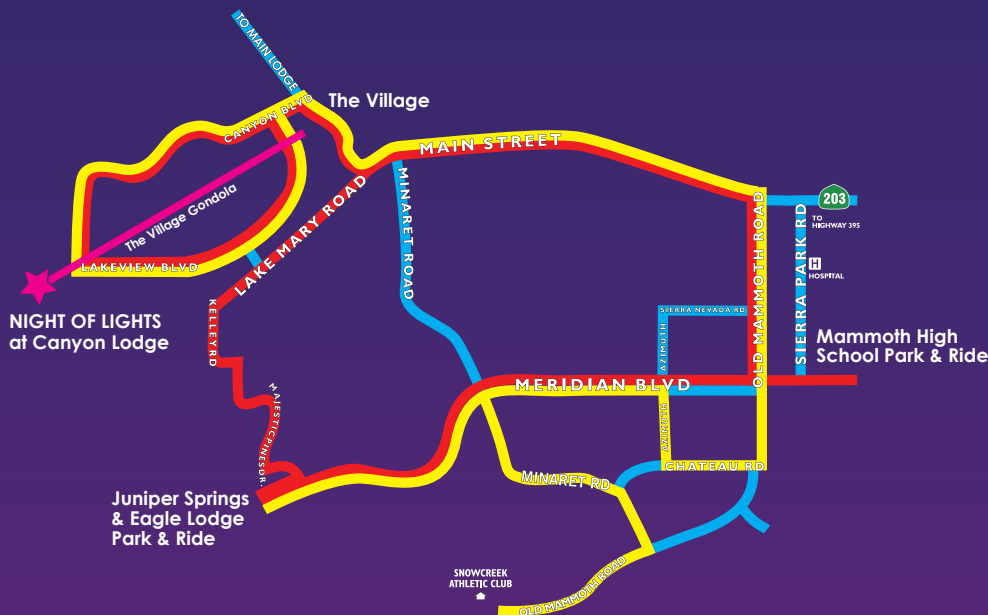

TRANSPORTATION

Parking is limited at Canyon Lodge – ride the FREE shuttles and the Village Gondola instead.

VILLAGE GONDOLA

Route: The Village at Mammoth / Canyon Lodge

Hours: Runs until 10PM

EVENT PARK & RIDE SHUTTLE

Route: Canyon Lodge / The Village at Mammoth / Juniper Springs / Eagle Lodge Park & Ride / Mammoth High School Park & Ride

Hours: 5–10PM

MAMMOTH LAKES TRANSIT NIGHT TROLLEY

Route: Canyon Lodge / The Village at Mammoth / Juniper Springs Resort / Snowcreek Athletic Club

Hours: Every 20 minutes 5:40PM–2AM