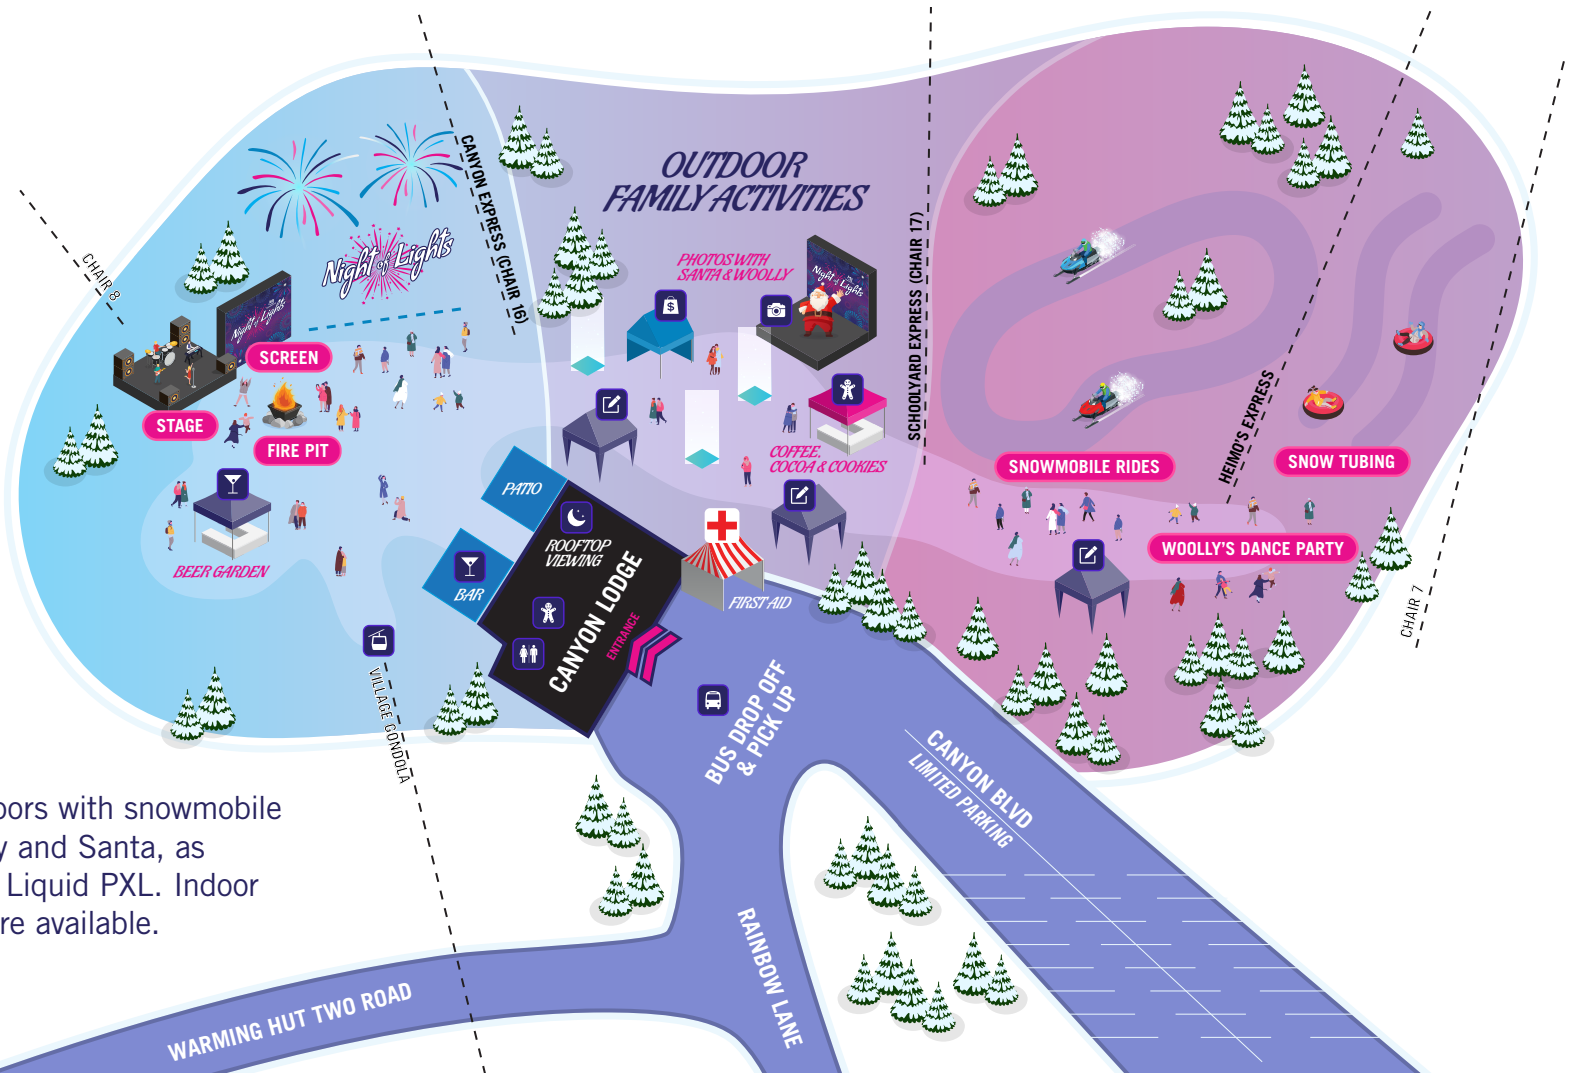

FACILITIES OPERATED IN PARTNERSHIP WITH INYO NATIONAL FOREST
Events Subject To Change

SCHEDULE OF EVENTS

5PM • EVENING FESTIVITIES BEGIN
Retail and Food Concessions Open

5–6:30PM • OUTDOOR FAMILY ACTIVITIES OPEN
Snowmobile Rides for kids ages 4-13, height restrictions apply

5:30PM & 6PM • WOOLLY'S HOLIDAY DANCE PARTY
Open to all ages, near Chair 7

5–8PM • ROOFTOP VIEWING AREA OPENS
Paid Ticket Required

5:30PM • LIVE MUSIC
Outdoor Stage

6:45PM • NIGHT OF LIGHTS FIREWORKS SPECTACULAR
Cloverleaf Ski Trail

7:30PM • ON-SNOW AFTER PARTY & MUSIC
Outdoor Stage

7:30–8:30PM • OUTDOOR FAMILY ACTIVITIES RESUME
Snowmobile Rides for kids ages 4-13, height restrictions apply

7:30PM • PHOTOS WITH SANTA & WOOLLY
Outside between Chairs 16 & 17

10PM • LAST GONDOLA RIDE TO THE VILLAGE

-  GIFTS & MERCH
-  PHOTO OP
-  FOOD & BEVERAGE
-  WAIVER TENT
-  ROOFTOP VIEWING
-  BAR
-  RESTROOMS
-  BUS STOP
-  GONDOLA

All family activities are outdoors with snowmobile rides, a photo op with Woolly and Santa, as well as an art installation by Liquid PXL. Indoor and outdoor food offerings are available.